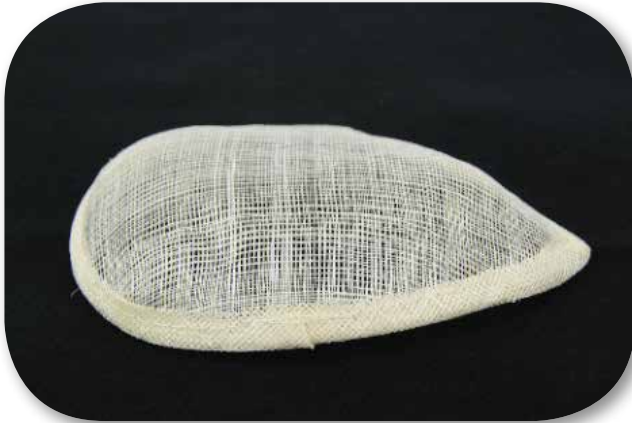

HAT BASE SINAMAY TEARDROP 1 PC

LARGE NATURAL

CODE: **HBS8560**

Banana Fiber is extracted from Banana tree bark. The trunk is peeled. Brown-green skin is thrown away retaining the cleaner or white portion which will be processed into knotted fibers.